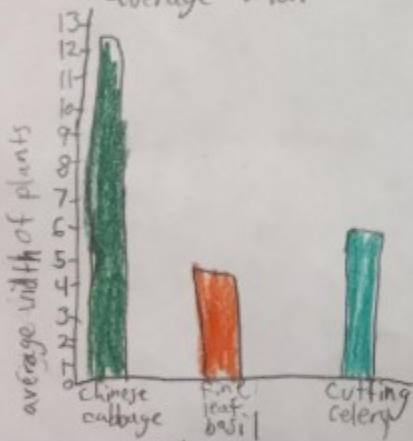

Plant	# of leaves	height (cm)	width (cm)	depth (cm)
chinese cabbage	4	8.6cm	12.5cm	11.6cm
fine leaf basil	33.6	3.5cm	4cm	4.2cm
cutting celery	9	5.2cm	5.8	4.4cm

average number of leaves per plant

Plant

average width of plants

Plant

average height of plants

Plant

average depth of plants

Plant

According to the data the chinese cabbage has the highest height average, the most depth average, and the most width average, while the fine leaf basil has the most average leaves.