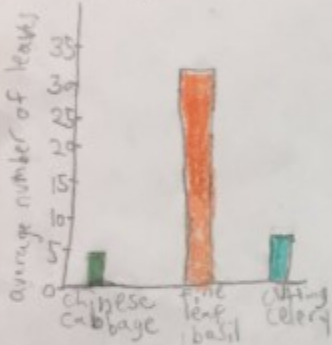

Plant	# of leaves	height (cm)	width (cm)	depth (cm)
chinese cabbage	4	8.6cm	12.5cm	11.6cm
fine leaf basil	33.6	3.5cm	4cm	4.2cm
cutting celery	9	5.2cm	5.8	4.4cm

average number of leaves per plant

Plant

average width of plants

Plant

average height of plants

Plant

average depth of plants

Plant

According to the data the chinese cabbage has the highest height average, the most depth average, and the most width average, while the fine leaf basil has the most average leaves.