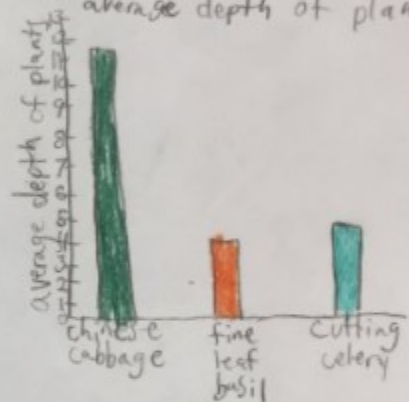

Plant	# of leaves	height (cm)	width (cm)	depth (cm)
chinese cabbage	4	8.6cm	12.5cm	11.6cm
fine leaf basil	33.6	3.5cm	4cm	4.2cm
cutting celery	9	5.2cm	5.8	4.4cm

average number of leaves per plant

Plant

average width of plants

Plant

average height of plants

Plant

average depth of plants

Plant

According to the data the chinese cabbage has the highest height average, the most depth average, and the most width average, while the fine leaf basil has the most average leaves.