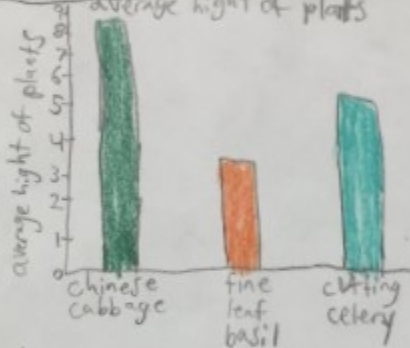

Plant	# of leaves	height (cm)	width (cm)	depth (cm)
chinese cabbage	4	8.6cm	12.5cm	11.6cm
fine leaf basil	33.6	3.5cm	4cm	4.2cm
cutting celery	9	5.2cm	5.8	4.4cm

average number of leaves per plant

Plant

average width of plants

Plant

average height of plants

Plant

average depth of plants

Plant

According to the data the chinese cabbage has the highest height average, the most depth average, and the most width average, while the fine leaf basil has the most average leaves.